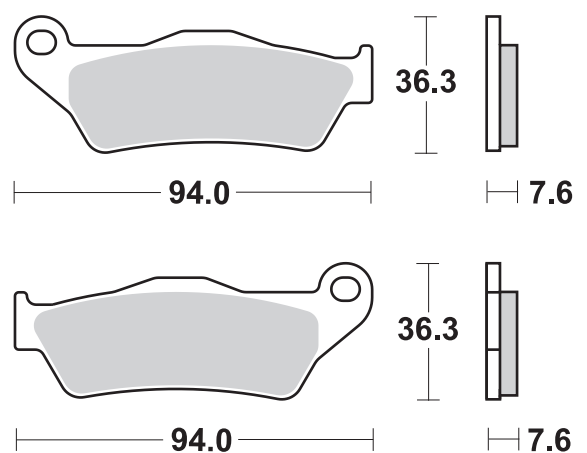

Available compounds

SBS 671

HF • LS