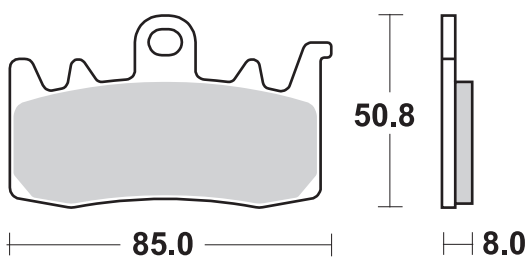

RECOMMENDED	
DUCATI				
1158	Multistrada V4	21 - 21	900 SP*	671 LS

* = 2 sets required / 2 jeux pour l'Avant.

Available compounds

SBS 900

HS • SP • DC • RST